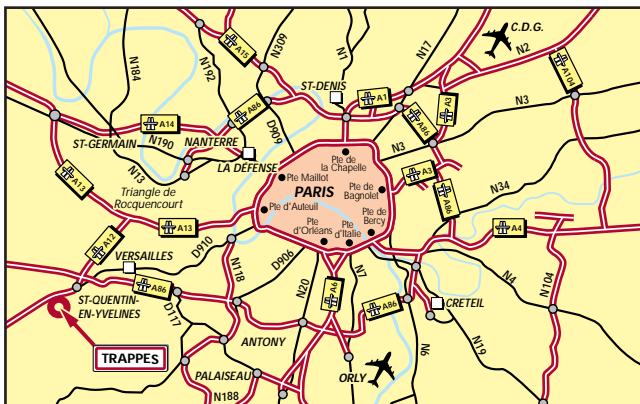

## From CALAIS : (A)

Take the A1 to PARIS and then take the boulevard périphérique (ringroad) towards ROUEN. Take the A13 towards ROUEN/ST-QUENTIN-EN-YVELINES. At the TRIANGLE DE ROCQUENCOURT, continue on the A12 in the direction of ST-QUENTIN-EN-YVELINES and then take the fork for the N10 heading towards TRAPPES/RAMBOUILLET. Take exit D58 for ÉLANCOURT/LA VERRIÈRE/TRAPPES and then follow the signs for Z.A. TRAPPES-ÉLANCOURT (then see detailed inset).

## From LYON : (C)

Take the A6 to PARIS and then take the fork for the A86 heading towards VERSAILLES/DREUX. Continue on the N286 and then take the fork for the N10 in the direction of TRAPPES/RAMBOUILLET. Take exit D58 for ÉLANCOURT/LA VERRIÈRE/TRAPPES and then follow the signs for Z.A. TRAPPES-ÉLANCOURT (then see detailed inset).

## From BORDEAUX : (E)

Take the A10 to PARIS. Take exit 11 for ÉTAMPES/RAMBOUILLET. Continue on in the direction of RAMBOUILLET and then ST-QUENTIN-EN-YVELINES via the N10. Take exit D58 for LA VERRIÈRE/BOIS DE L'ÉTIANG/Z.A. TRAPPES-ÉLANCOURT (then see detailed inset).