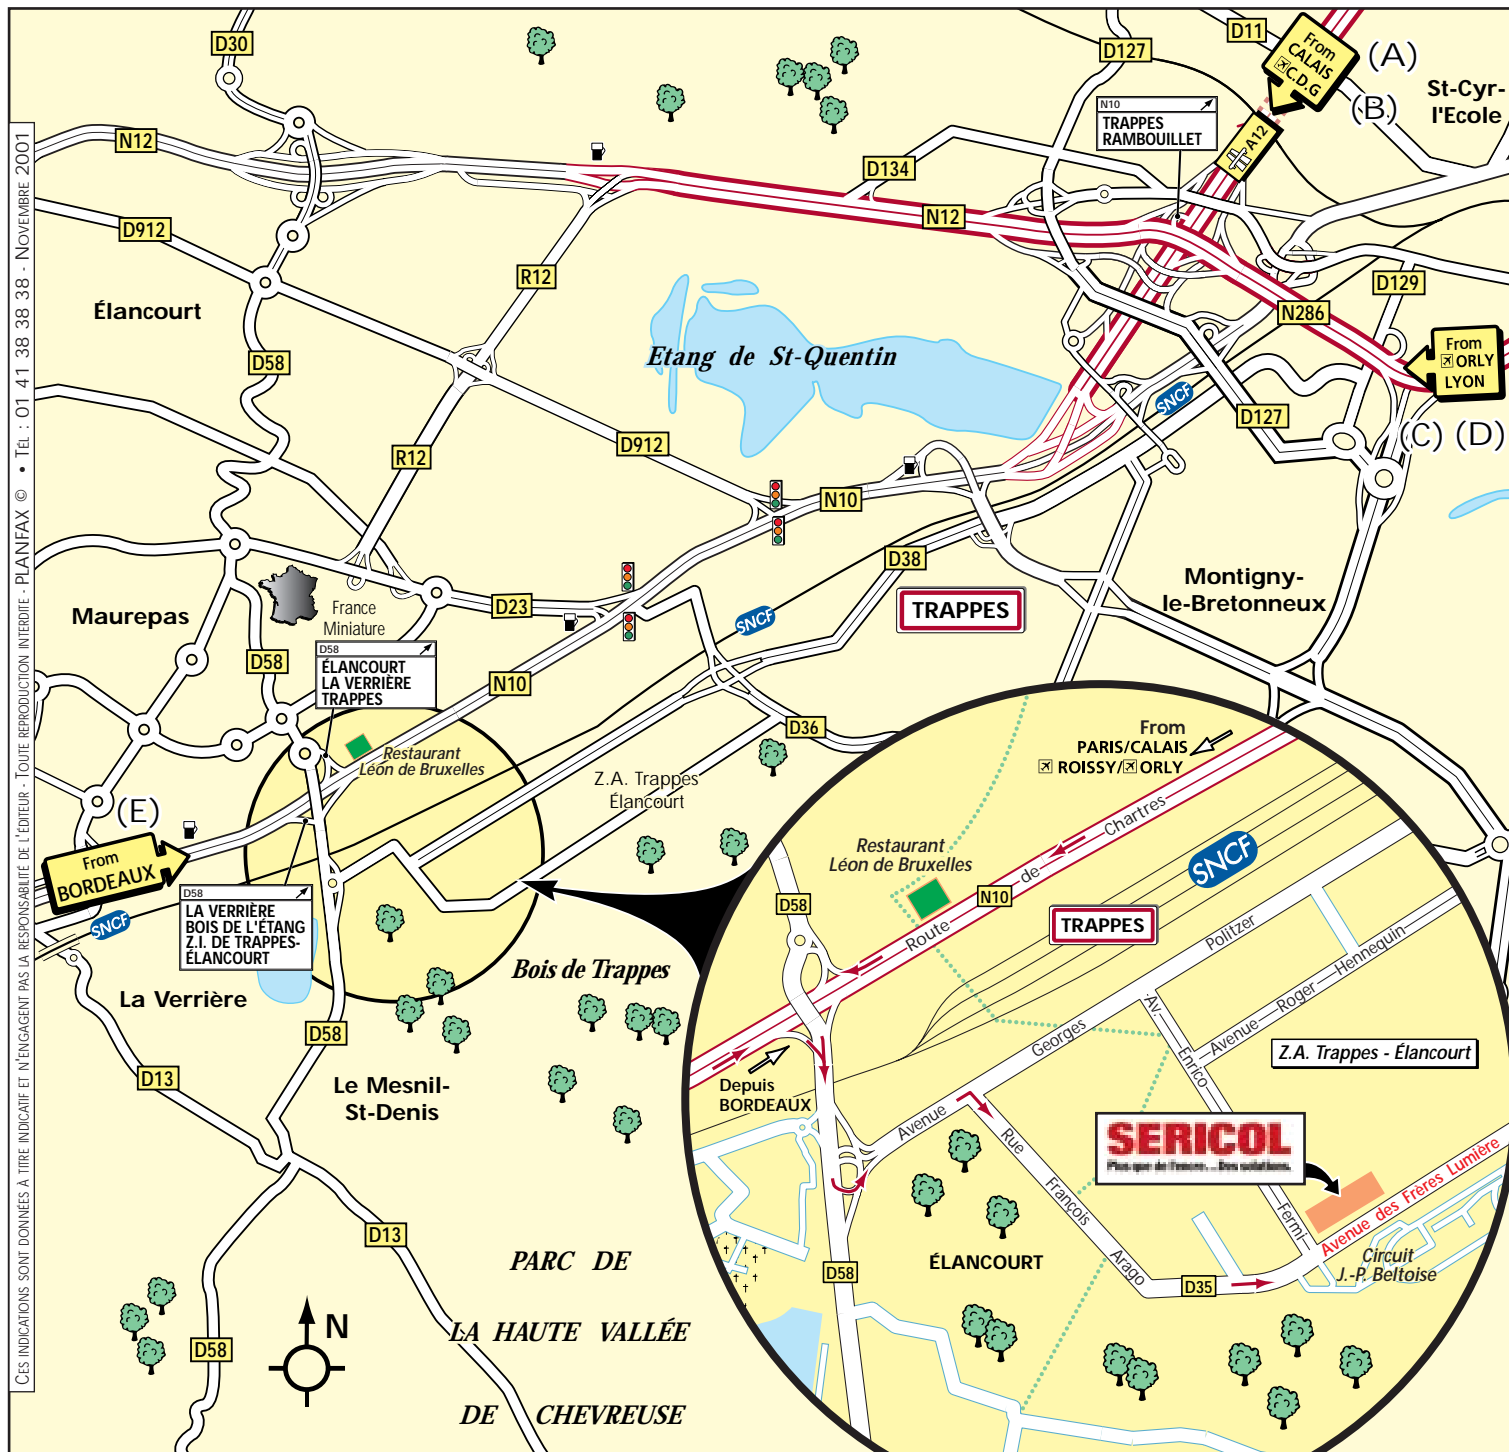

## From CALAIS : (A)

Take the A1 to PARIS and then take the boulevard périphérique (ringroad) towards ROUEN. Take the A13 towards ROUEN/ST-QUENTIN-EN-YVELINES. At the TRIANGLE DE ROCQUENCOURT, continue on the A12 in the direction of ST-QUENTIN-EN-YVELINES and then take the fork for the N10 heading towards TRAPPES/RAMBOUILLET. Take exit D58 for ÉLANCOURT/LA VERRIÈRE/TRAPPES and then follow the signs for Z.A. TRAPPES-ÉLANCOURT (then see detailed inset).

## From LYON : (C)

Take the A6 to PARIS and then take the fork for the A86 heading towards VERSAILLES/DREUX. Continue on the N286 and then take the fork for the N10 in the direction of TRAPPES/RAMBOUILLET. Take exit D58 for ÉLANCOURT/LA VERRIÈRE/TRAPPES and then follow the signs for Z.A. TRAPPES-ÉLANCOURT (then see detailed inset).

## From BORDEAUX : (E)

Take the A10 to PARIS. Take exit 11 for ÉTAMPES/RAMBOUILLET. Continue on in the direction of RAMBOUILLET and then ST-QUENTIN-EN-YVELINES via the N10. Take exit D58 for LA VERRIÈRE/BOIS DE L'ÉTIANG/Z.A. TRAPPES-ÉLANCOURT (then see detailed inset).